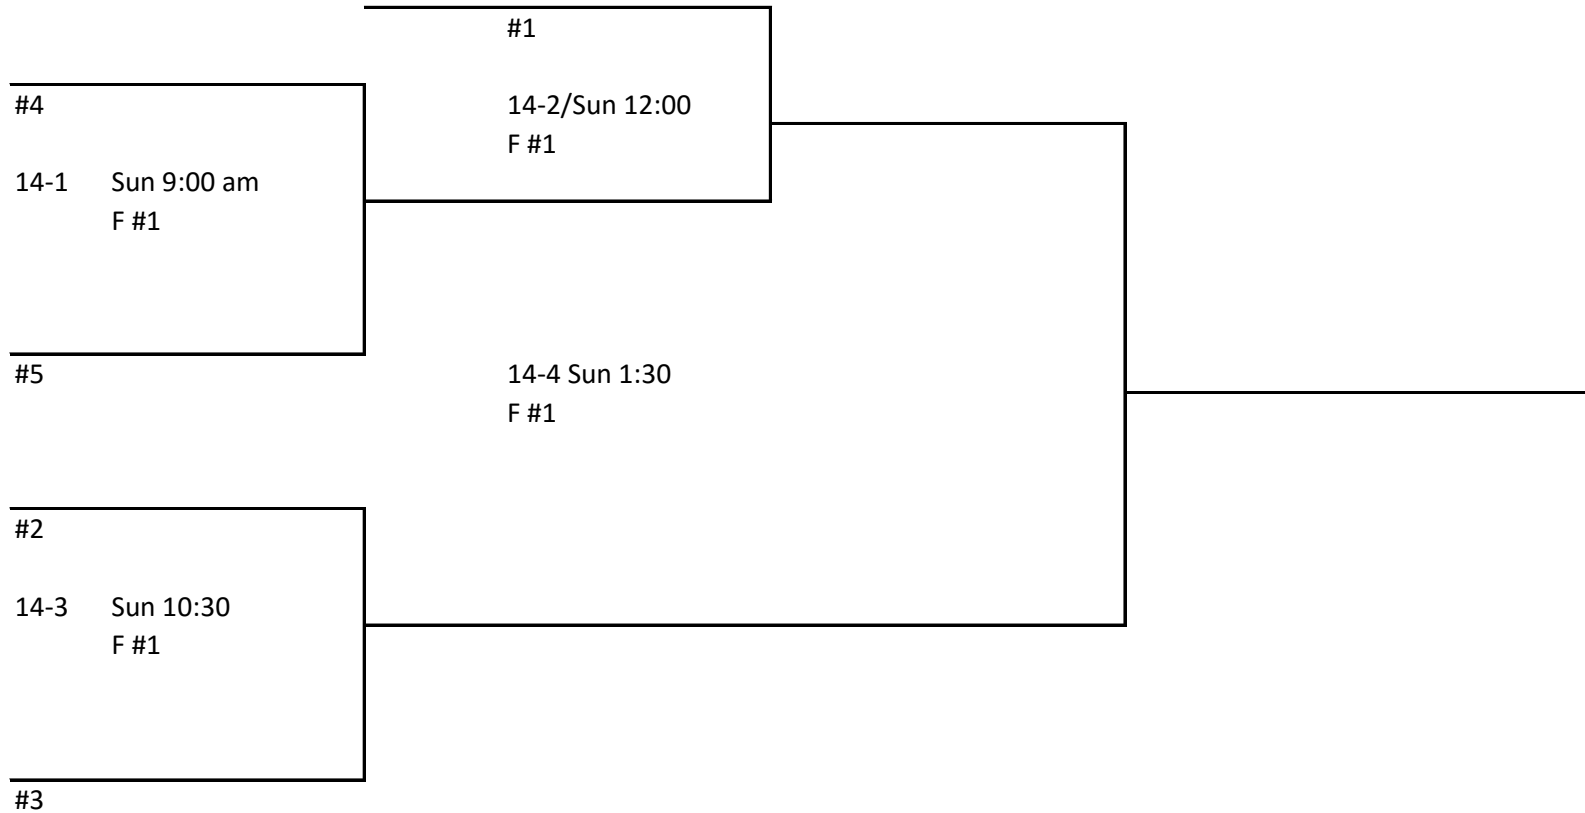

14U Championship Bracket

Games will be played with no new inning to start after 1:15, Finish the Inning. All Games will use the International tie-breaker starting with, the last full inning played or at the time limit.